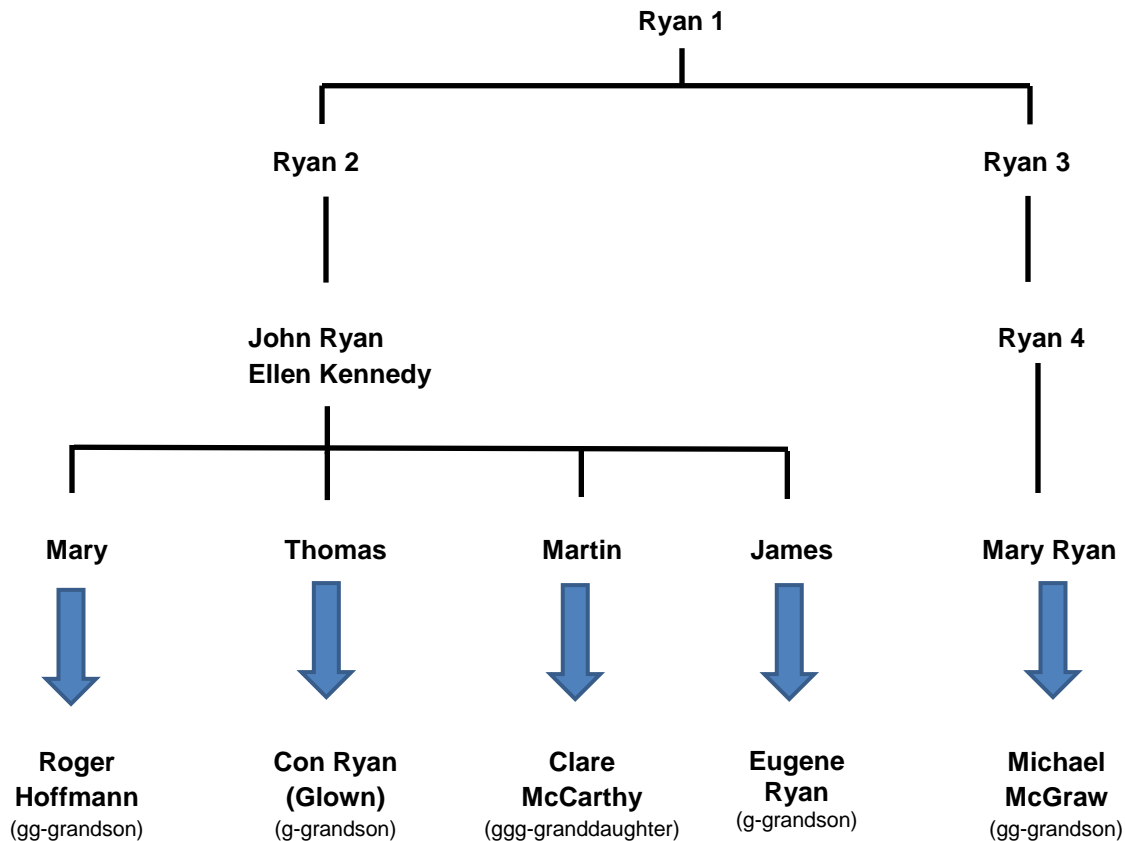

Descendants of John (Sèan Donnacha) Ryan

Revised: December 8, 2017

Introduction

The chart below summarizes the connections of five individuals to an unnamed common ancestor labeled Ryan 1. The mutual connection to Ryan 1 was originally discovered found by Con Ryan and his late cousin Michael Quinlan in the Upperchurch parish records back in 2000 in the form of the dispensation for 3rd cousins to marry. Ellen Ryan, the daughter of Thomas Ryan, wed Edmond Ryan, the son of Ryan 4's son Jerry Ryan. Between 2010 and 2015 Roger Hoffmann and I had exchanged information in an unsuccessful attempt to find a connection between our Ryan ancestors who had both come from Upperchurch and settled in Syracuse, NY.

The Upperchurch Ryan Connections

By early 2017 I had transcribed baptism records from parishes around the Upperchurch area from the parish registers and reformatted the information into family trees. These results were posted on my website (<http://mcgrathsearch.com>) under “Families in Ireland” It was hoped that this would facilitate people in finding their own connections. In the “Family Connections” section under “Families in Ireland” there are documents such as this that describe the stories of these successful connections. In cases where it was available DNA test kit numbers were also