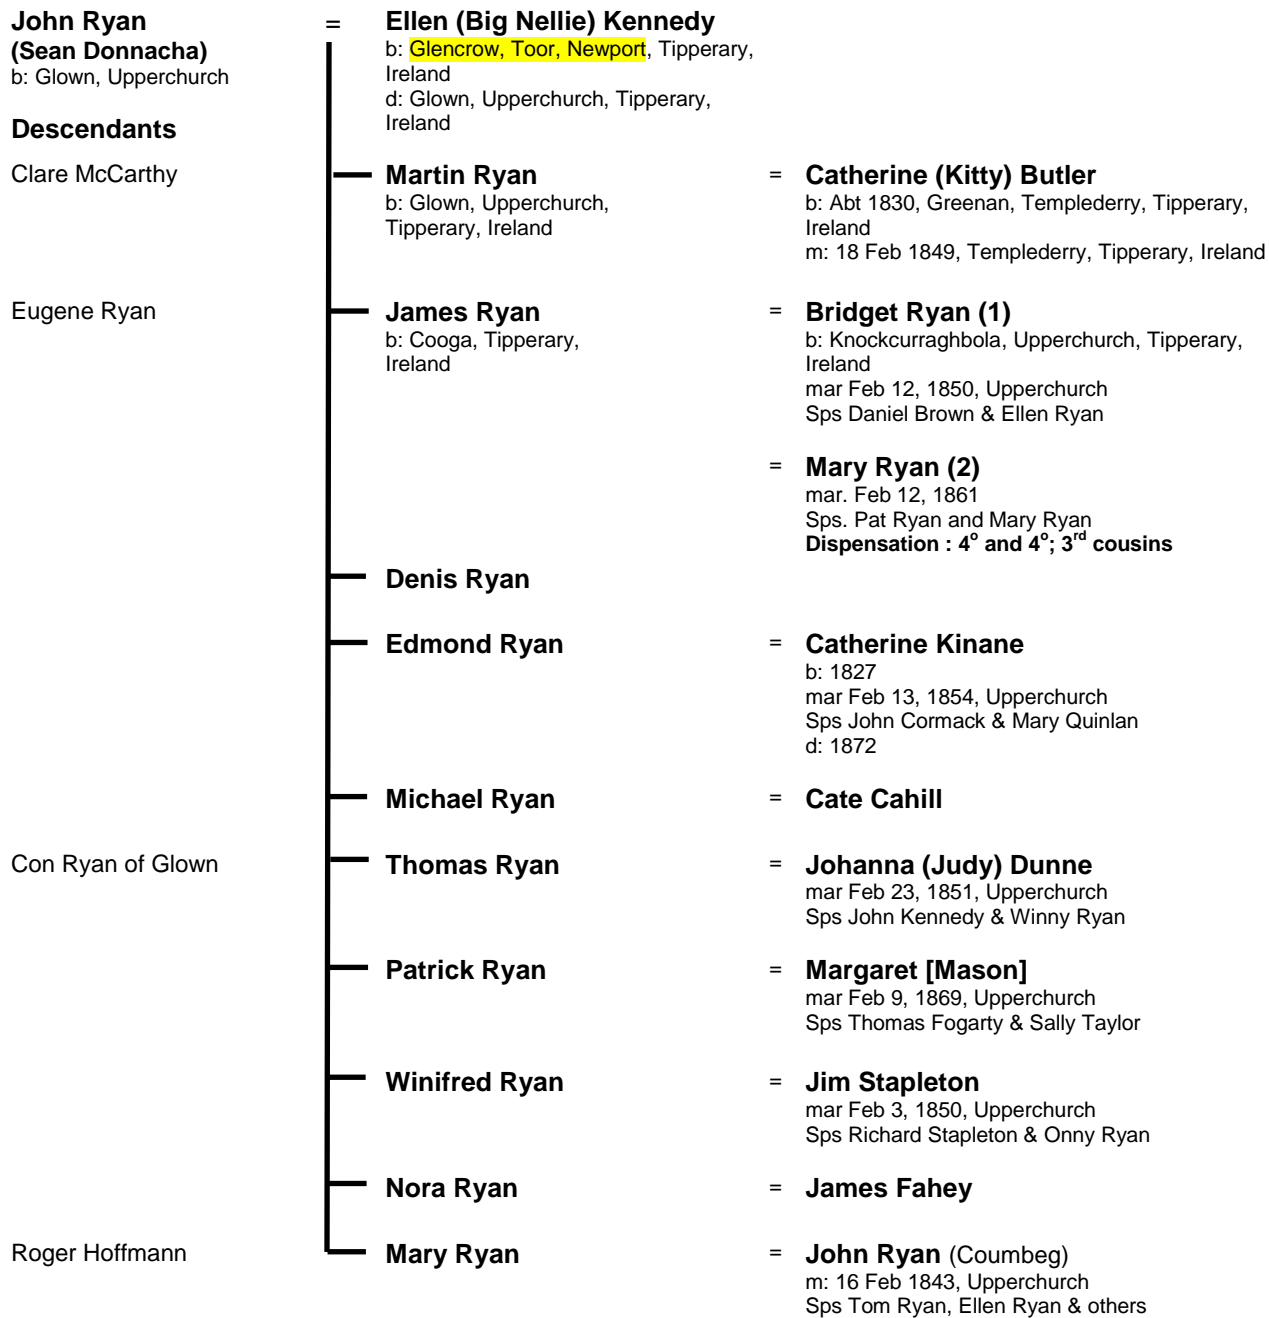

John Ryan and Ellen Kennedy

Mostly transcribed from the family tree of Clare McCarthy

Aug 6, 1837, Dennis Ryan, Parents: John Ryan and Ellen Kennedy, Sps Michael M. & Illegible St Canice's, Kilkenny City, Kilkenny, Res Fact Lane. *Probably not the same Dennis Ryan.*

[Toor](#) (*An Tuar*), Youghalarra CP, Barony Owney and Arra, Co. Tipperary, Nenagh PLU
[Glencroe](#) (*Gleann Cró*), Kilnarath CP, Barony Owney and Arra, Co. Tipperary, Nenagh PLU
[Newport](#) (*An Port Nua*), Kilvellane CP, Barony Owney and Arra, Co. Tipperary, Nenagh PLU.
Newport is a town and a townland.