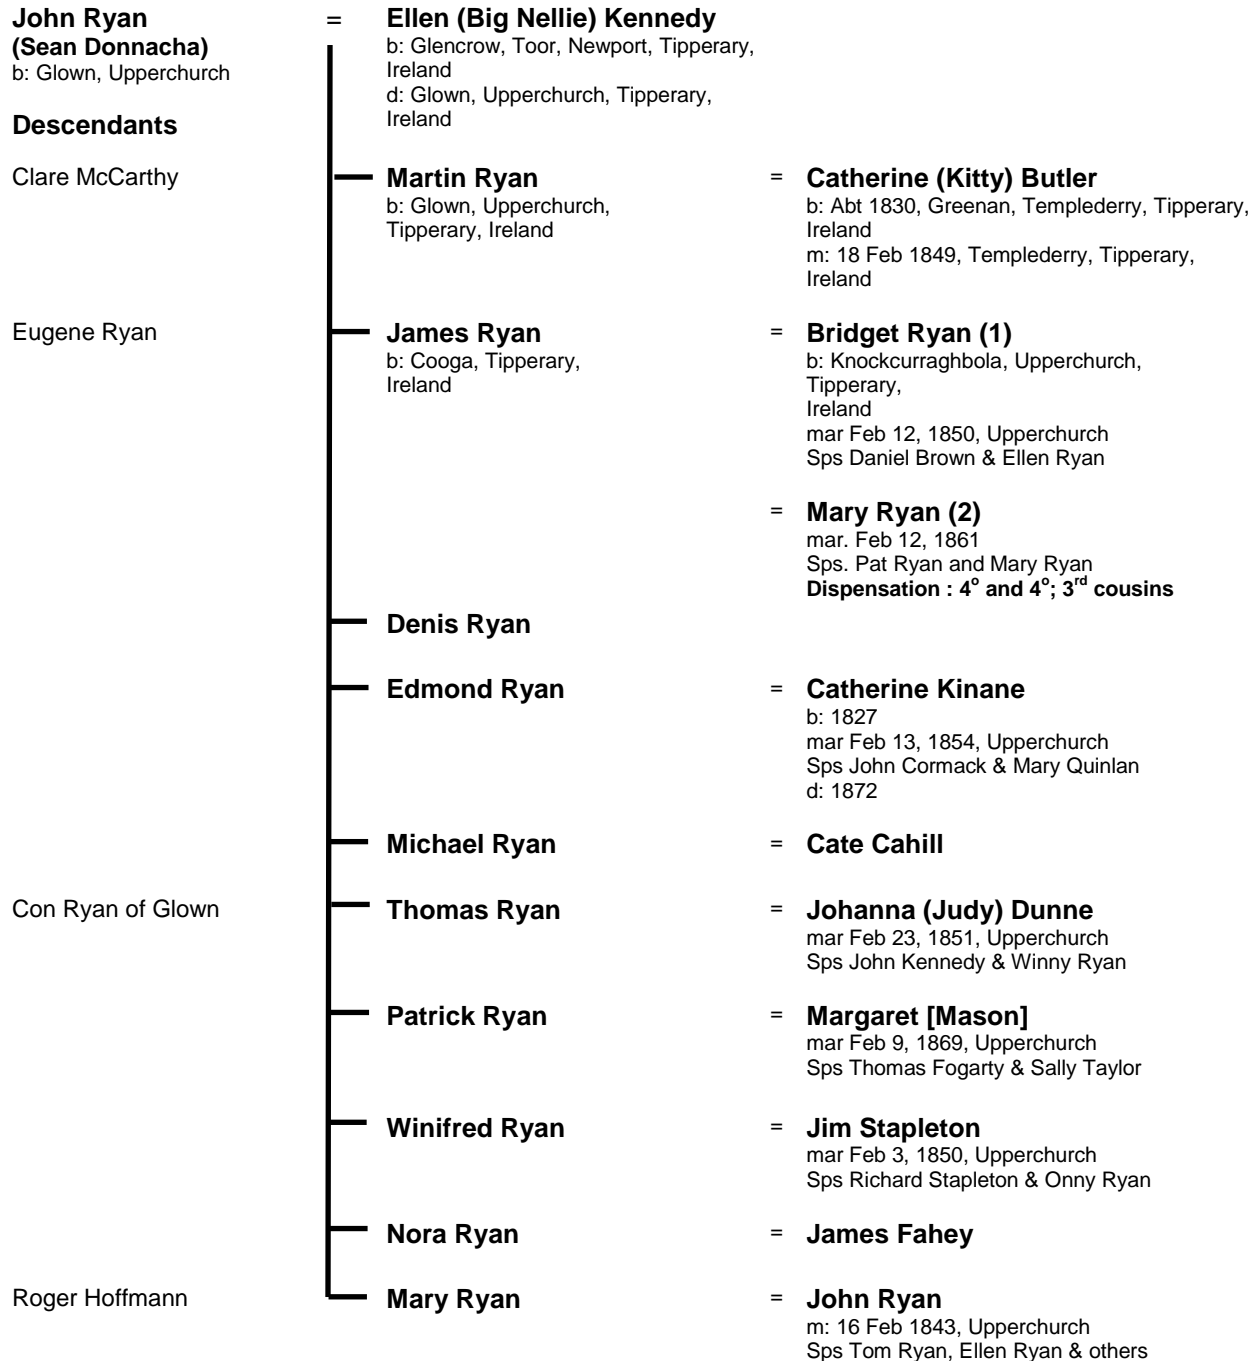

John (Sean Donnacha) Ryan and Ellen (Big Nellie) Kennedy

Mostly transcribed from the family tree of Clare McCarthy