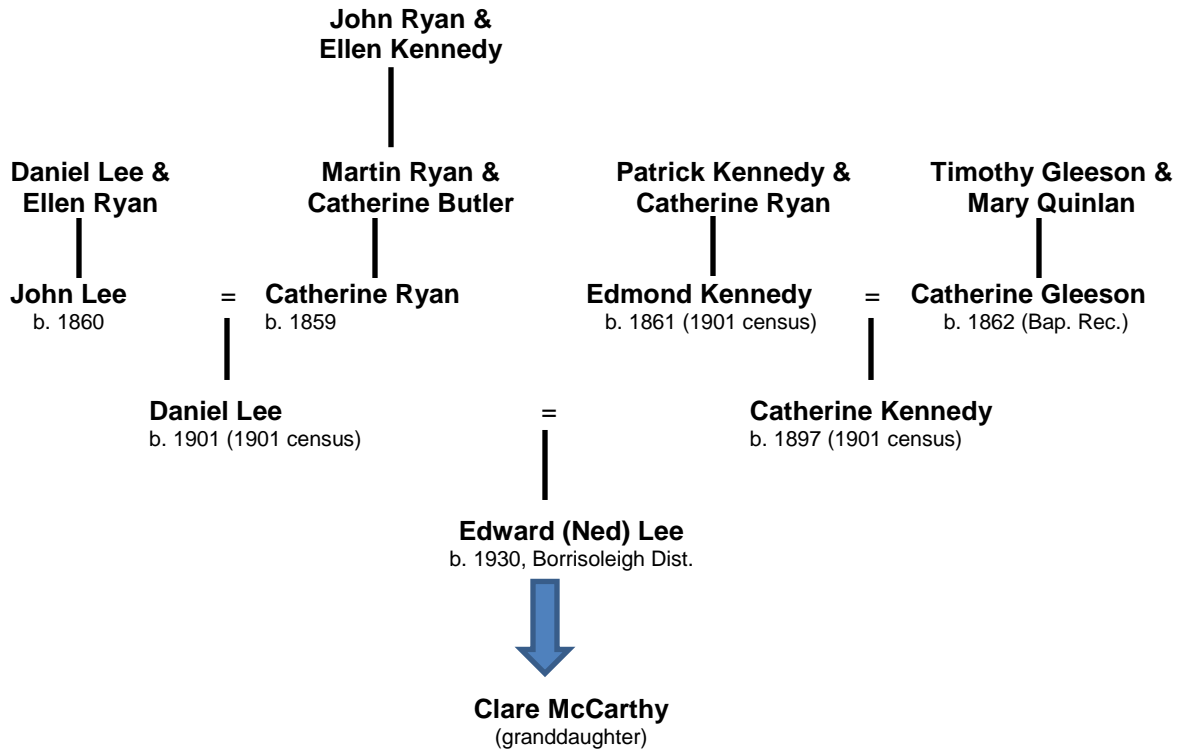

Kennedy-Gleeson-Ryan

Revised: December 18, 2017

Clare McCarthy Pedigree

The ancestors of John Lee and Catherine Ryan were developed from the parish registers assuming that John and Catherine had used the Irish naming convention in selecting names for their children. They have since by verified via marriage records.

Family Tree Order
John Ryan & Ellen Kennedy
Daniel Lee & Ellen Ryan
Martin Ryan & Catherine Butler
John Lee & Catherine Ryan
Patrick Kennedy & Catherine Ryan
Timothy Gleeson & Catherine Gleeson
Daniel Lee & Catherine Kennedy
Edward Lee and Bridget Brooks