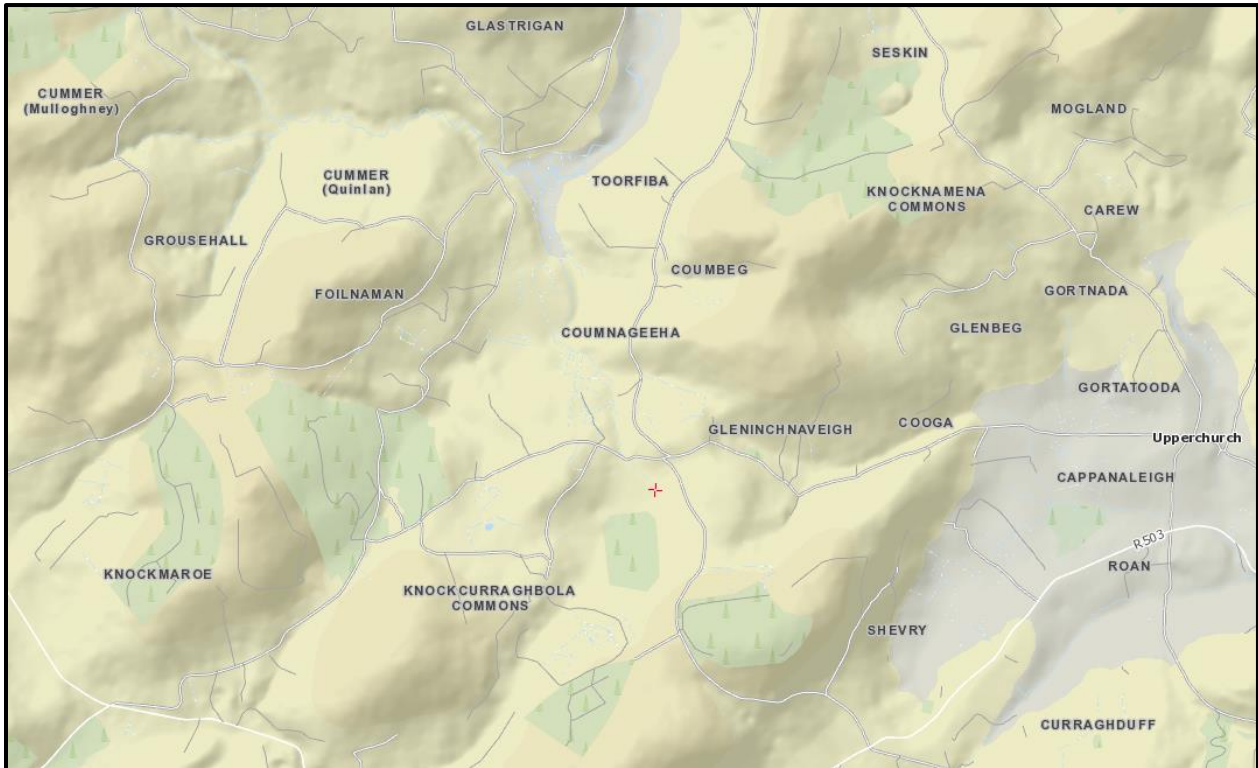

Knockmaroe is the townland on the west side of Knockcurrahbola Commons

Martin Ryan and Catherine Butler

(s/o John Ryan and Ellen Kennedy)

Martin Ryan

=

Catherine Butler

John Ryan

bap. Jan 23, 1852
Res.: Gleninchaveigh
Sps. James Ryan and Hanoria Ryan